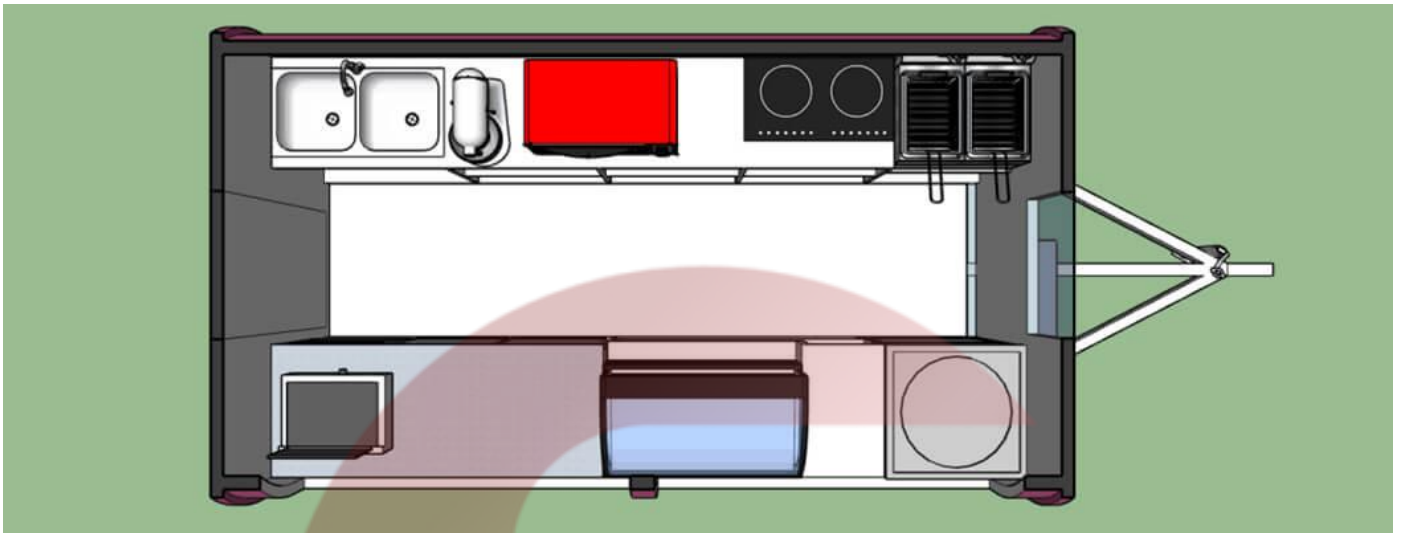

Design

etodevice